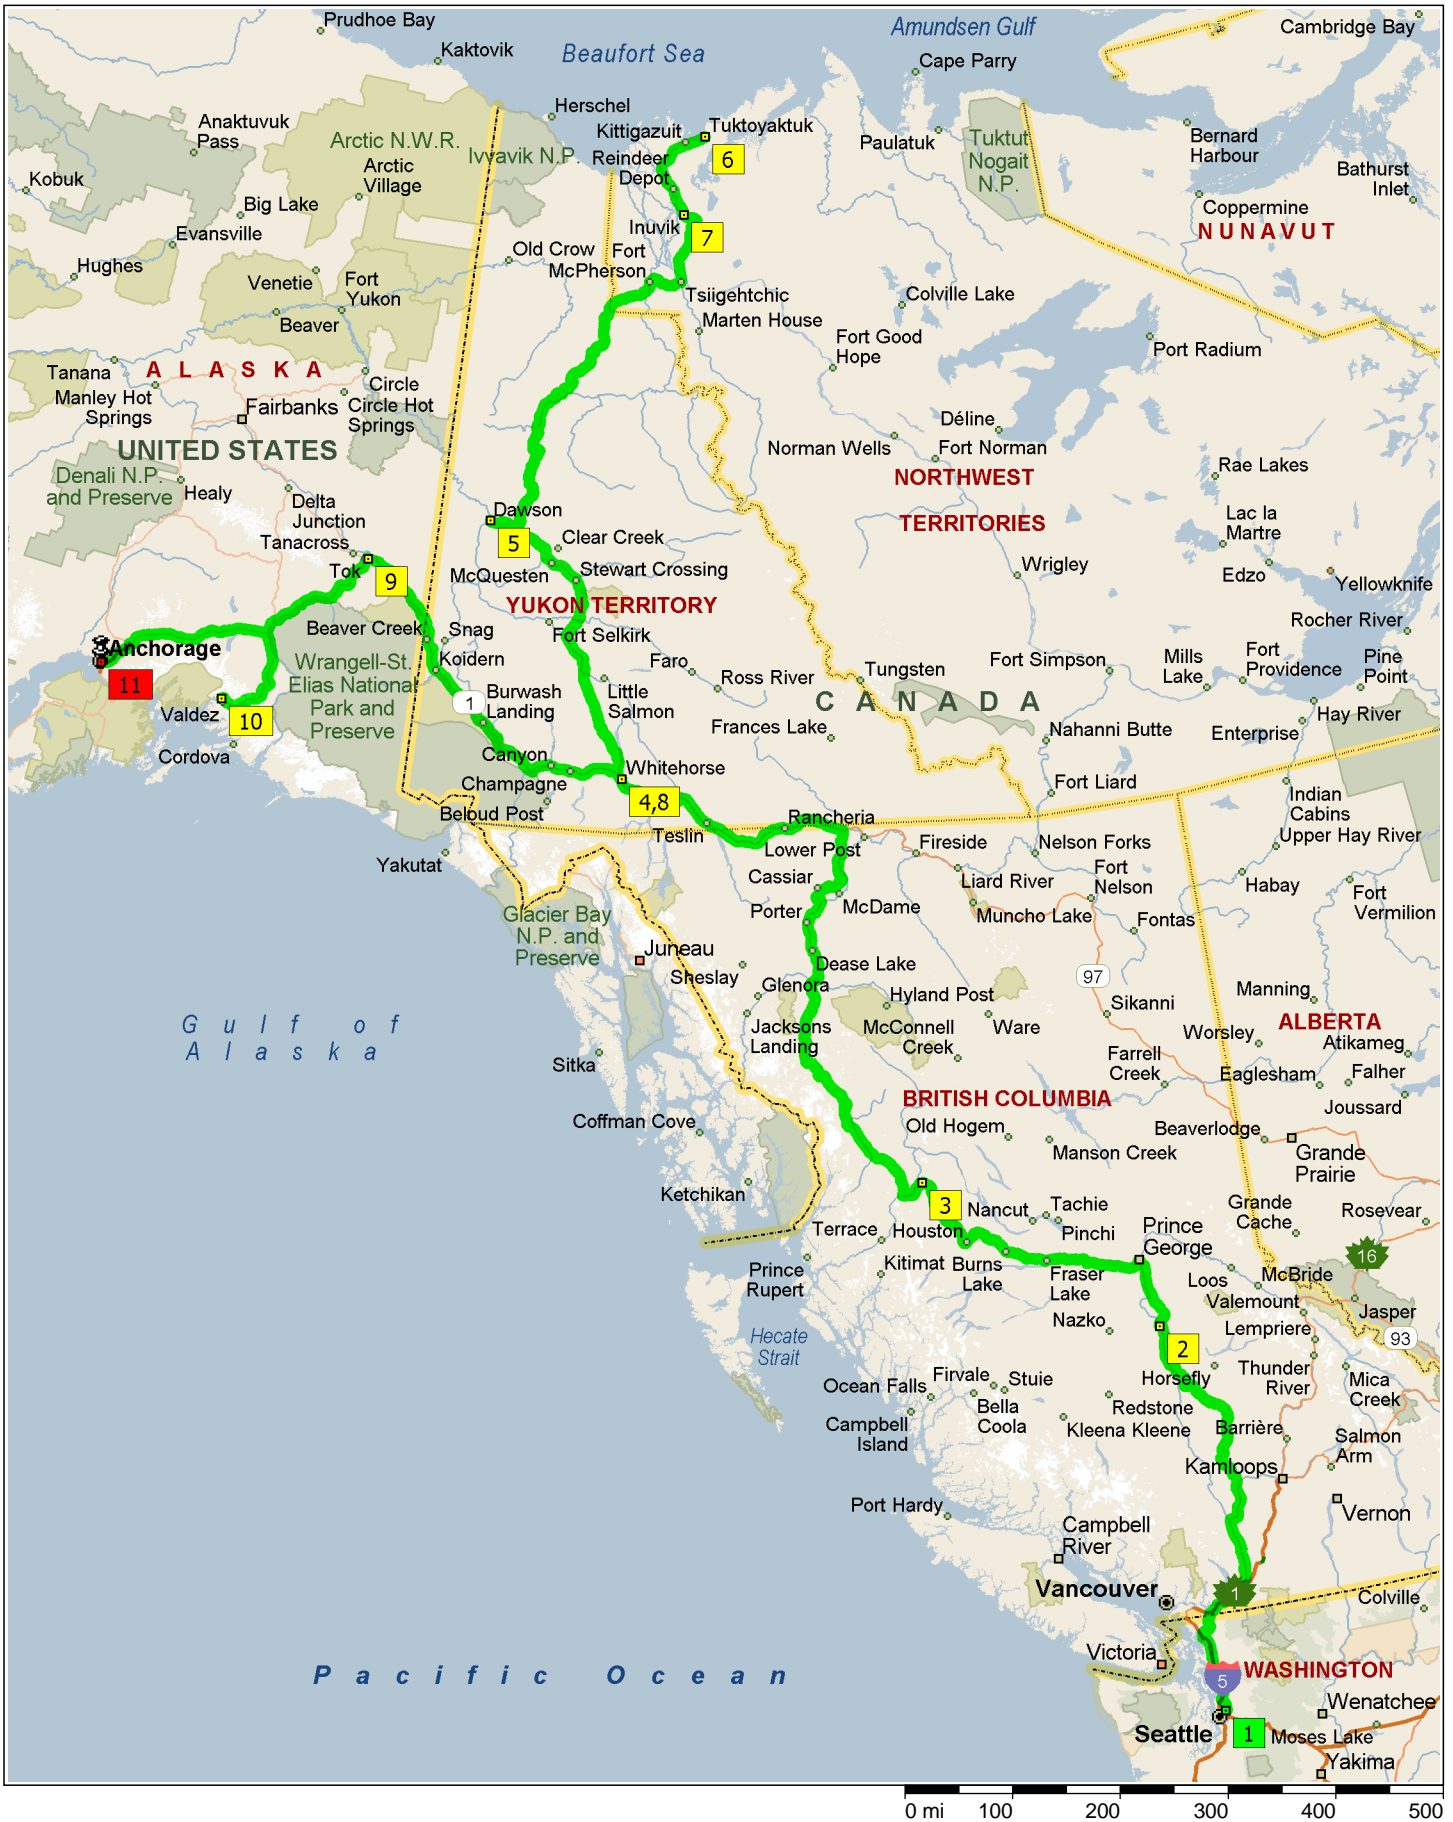

Alcan Winter Rally 2012

Copyright © 1988-2005 Microsoft Corp. and/or its suppliers. All rights reserved. <http://www.microsoft.com/streets/>
© 2004 NAVTEQ. All rights reserved. This data includes information taken with permission from Canadian authorities © Her Majesty the Queen in Right of Canada. © Copyright 2004 by TeleAtlas North America, Inc. All rights reserved.